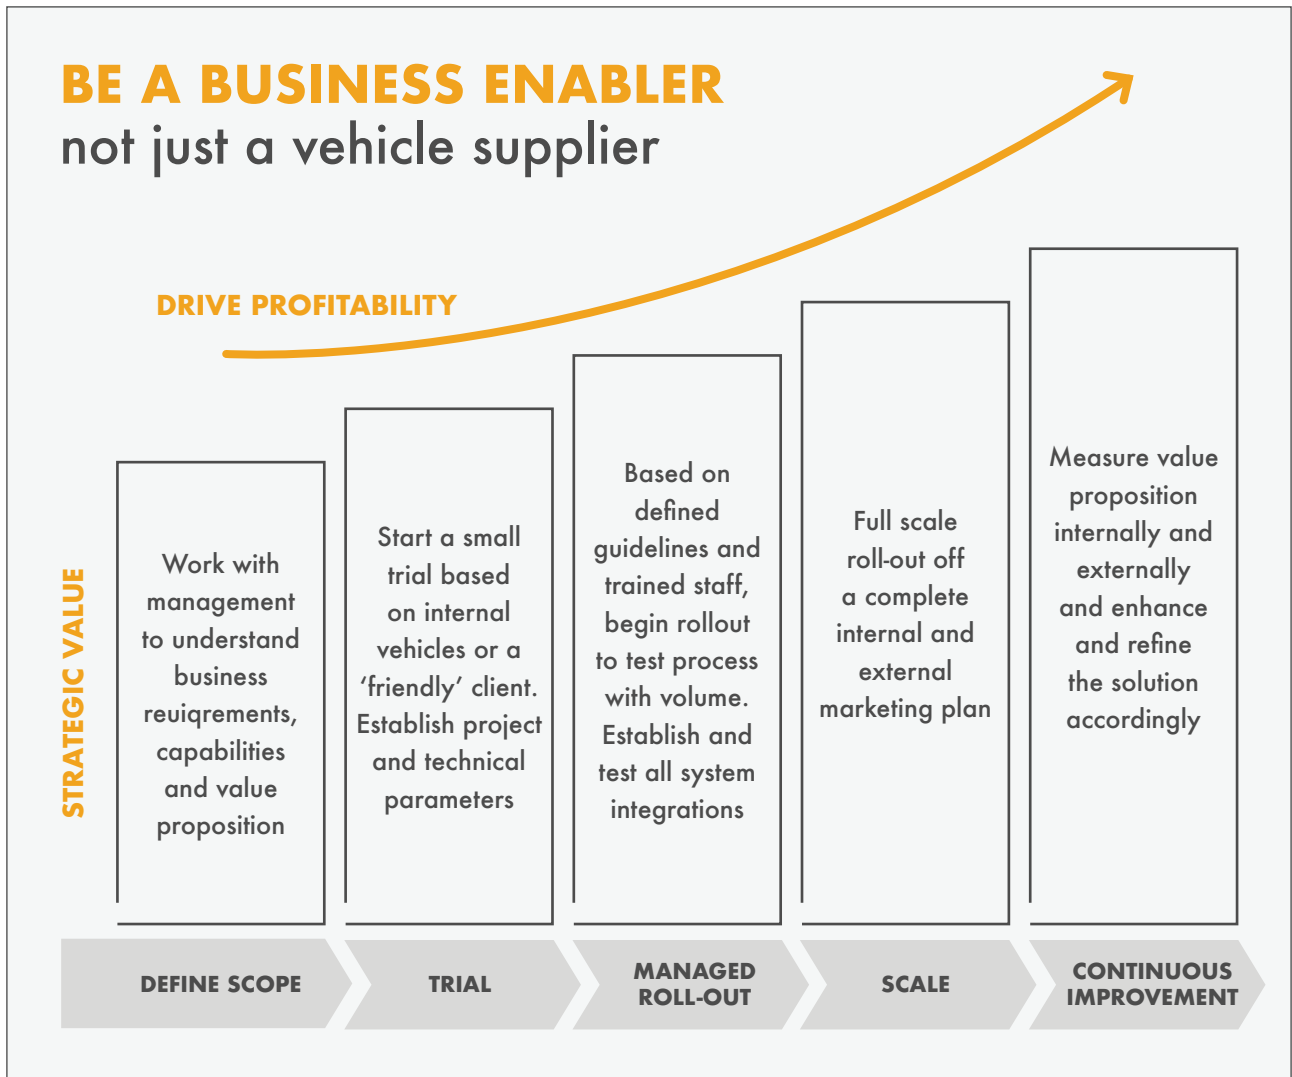

Our **RS Telematics** SaaS Telemetry Platform is fully customizable and supports over 100 devices from more than 40 different hardware providers, and more are added every day. Pick the right device for the job and forget about vendor lock-in. You can take immediate advantage of already-integrated hardware, or contact us to discuss a bespoke, specific device-integrated solution, free of charge.

Our versatile solution is modular and designed to accommodate the fleet owner's existing equipment in the most cost-effective way. This is achieved by offering two options. The options are distinguished as follows:

RS Telematics Fleet Management - Lite
Software-only Option
Integrates with existing fleet hardware
Fully customizable

RS Telematics Fleet Management - Premium
Software and Hardware Option
Comprehensive, software-plus-hardware package
Fully customizable